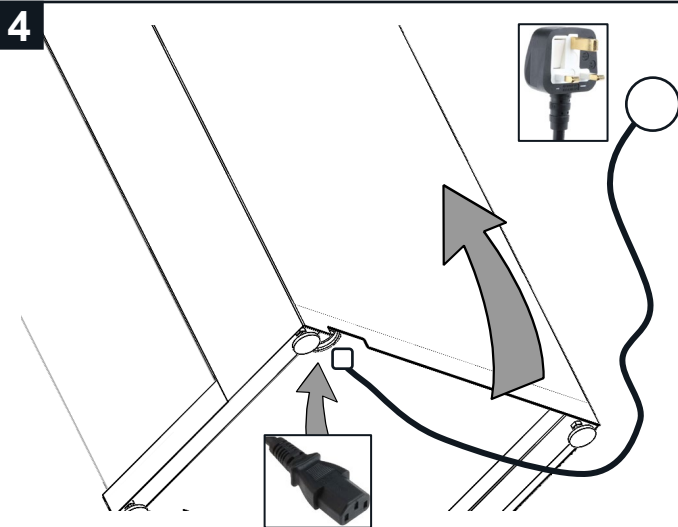

(B) X1
400MM

(D) X2
M6X16MM
SCREW

(E) X1

7

8

9

LEVEL FEET TO STABILISE UNIT.