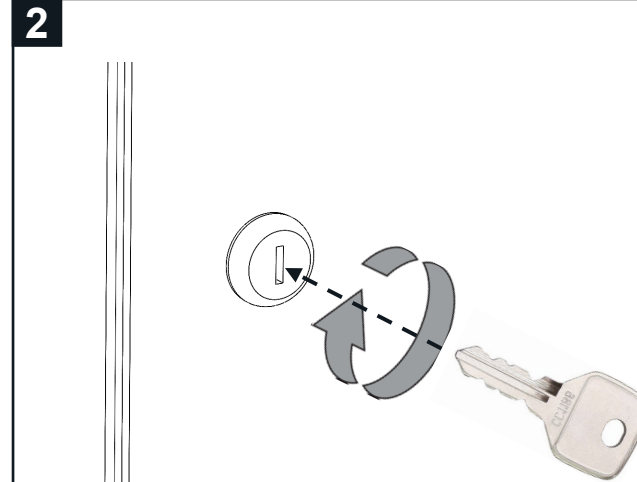

(B) X1
400MM

(D) X2
M6X16MM
SCREW

(E) X1

7

8

9

LEVEL FEET TO STABILISE UNIT.