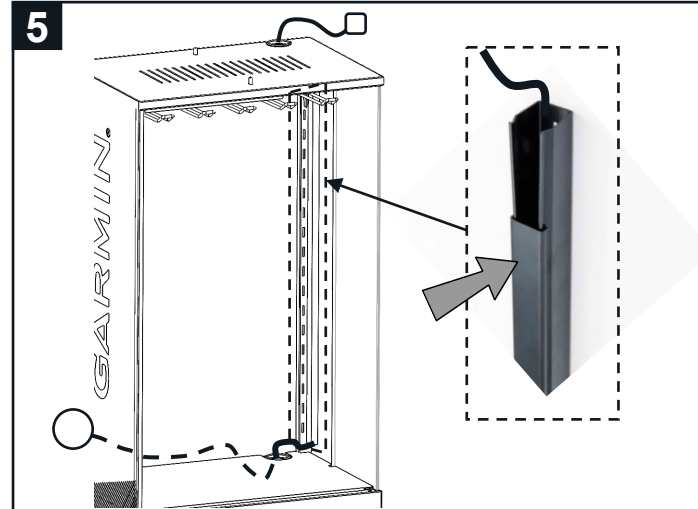

(B) X1
400MM

(D) X2
M6X16MM
SCREW

(E) X1

7

8

9

LEVEL FEET TO STABILISE UNIT.