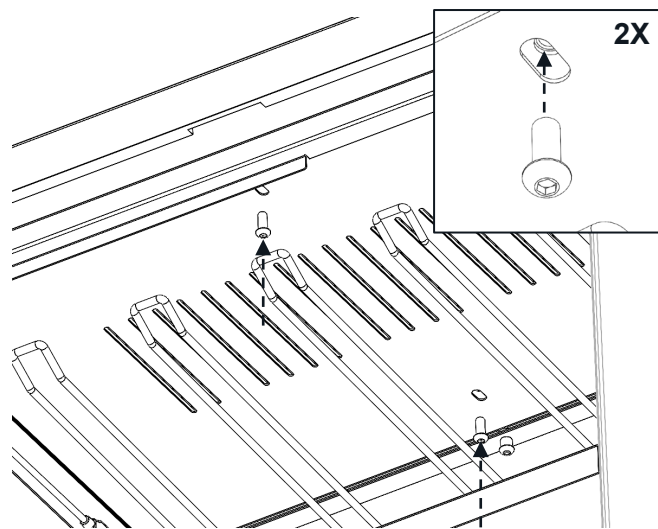

(B) X1
400MM

(D) X2
M6X16MM
SCREW

(E) X1

7

8

9

LEVEL FEET TO STABILISE UNIT.