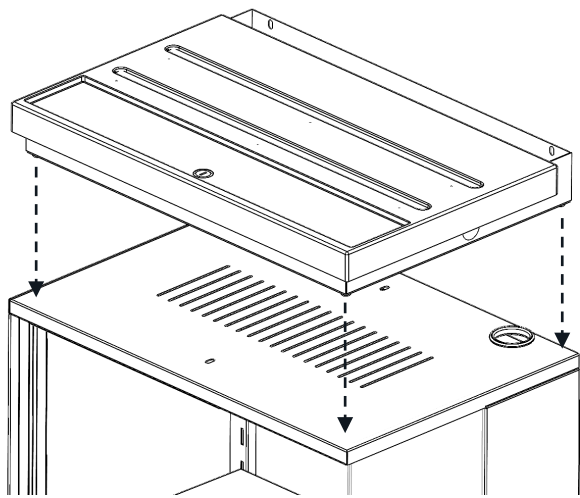

(B) X1
400MM

(D) X2
M6X16MM
SCREW

(E) X1

7

8

9

LEVEL FEET TO STABILISE UNIT.