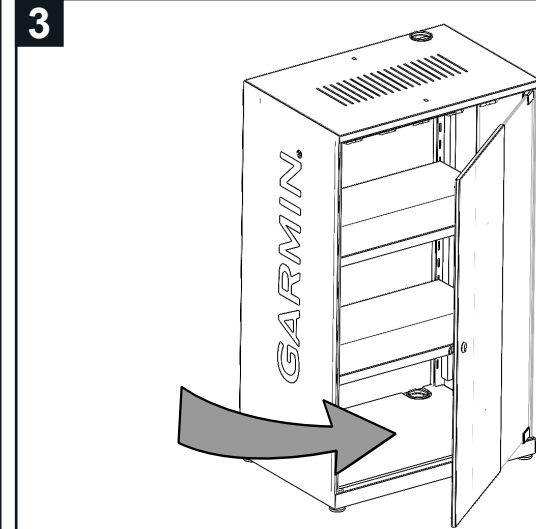

(B) X1
400MM

(D) X2
M6X16MM
SCREW

(E) X1

7

8

9

LEVEL FEET TO STABILISE UNIT.