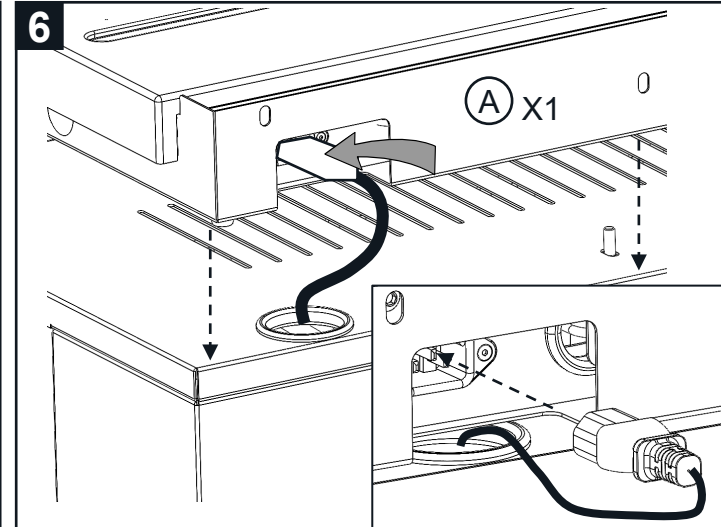

(B) X1
400MM

(D) X2
M6X16MM
SCREW

(E) X1

7

8

9

LEVEL FEET TO STABILISE UNIT.